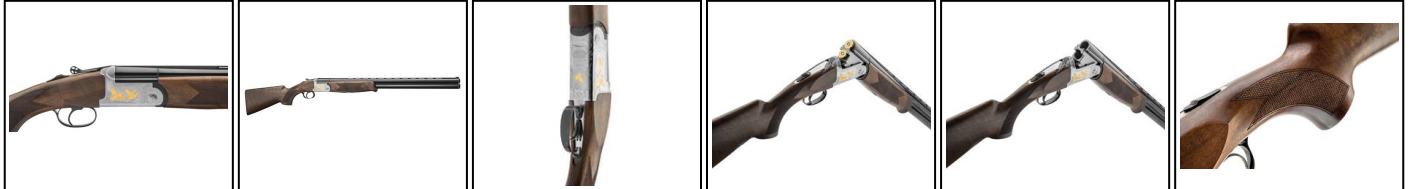

## Fusil Fair - Superposé - Classic Ergal - Extracteur - 16/70 - MD - canon 71cm

<https://simac.fr/en/produit-1160-Fusil-Fair-Superpose-Classic-Ergal-Extracteur-16-70-MD-canon-71cm>

SKU	Designation	RGA	French Law	Caliber	Chamber (mm)	Shots	Trigger	Ejection	Chokes	MSRP
DC016MCI	Selective single trigger	AW660	C	cal. 16	70 mm	2	SMT	Ext.	5 I.C.	1880.00 € incl. tax

**Cette gamme allie tous les atouts très prisés de la ligne Classic à la légèreté d'une bascule en Ergal 55 : maniables, solides, esthétique et confort optimum.**

3D engraving

Mono selective relaxation supplement

English lacrosse supplement for 12 gauge

16 caliber rifle, rocker compatible with the range of FAIR guns in Caliber 12!

**Oiled Sanded Wood Finish** : Specific FAIR, wood immersion process, with 6 topcoats, including 2 with TRUOIL.