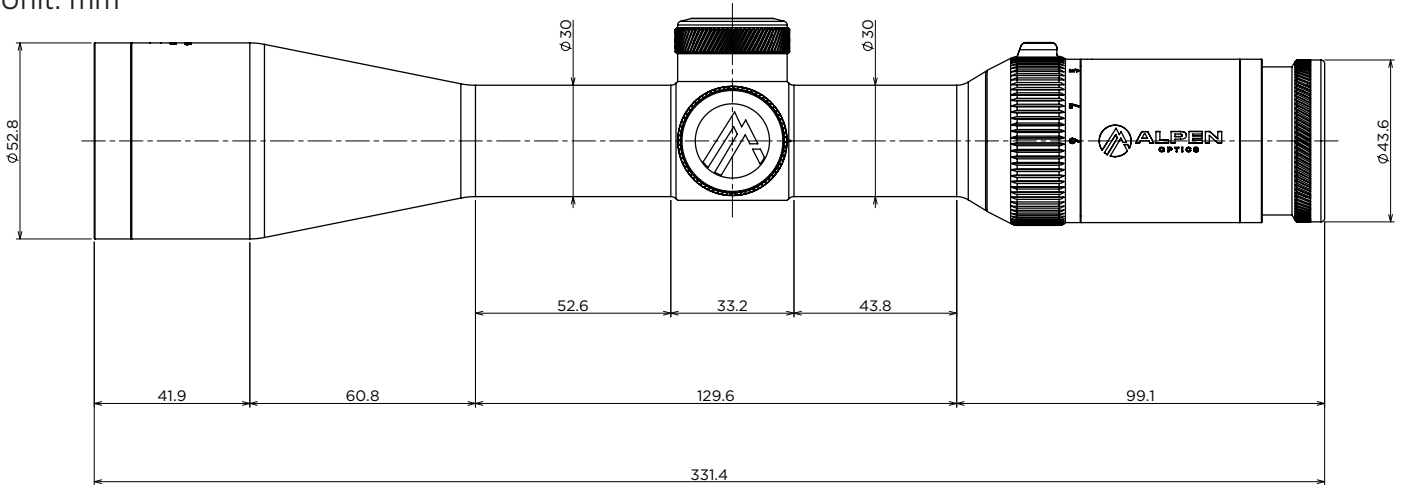

1.5-9x45 DUPLEX

Unit: mm

DISCOVER THE DIFFERENCE